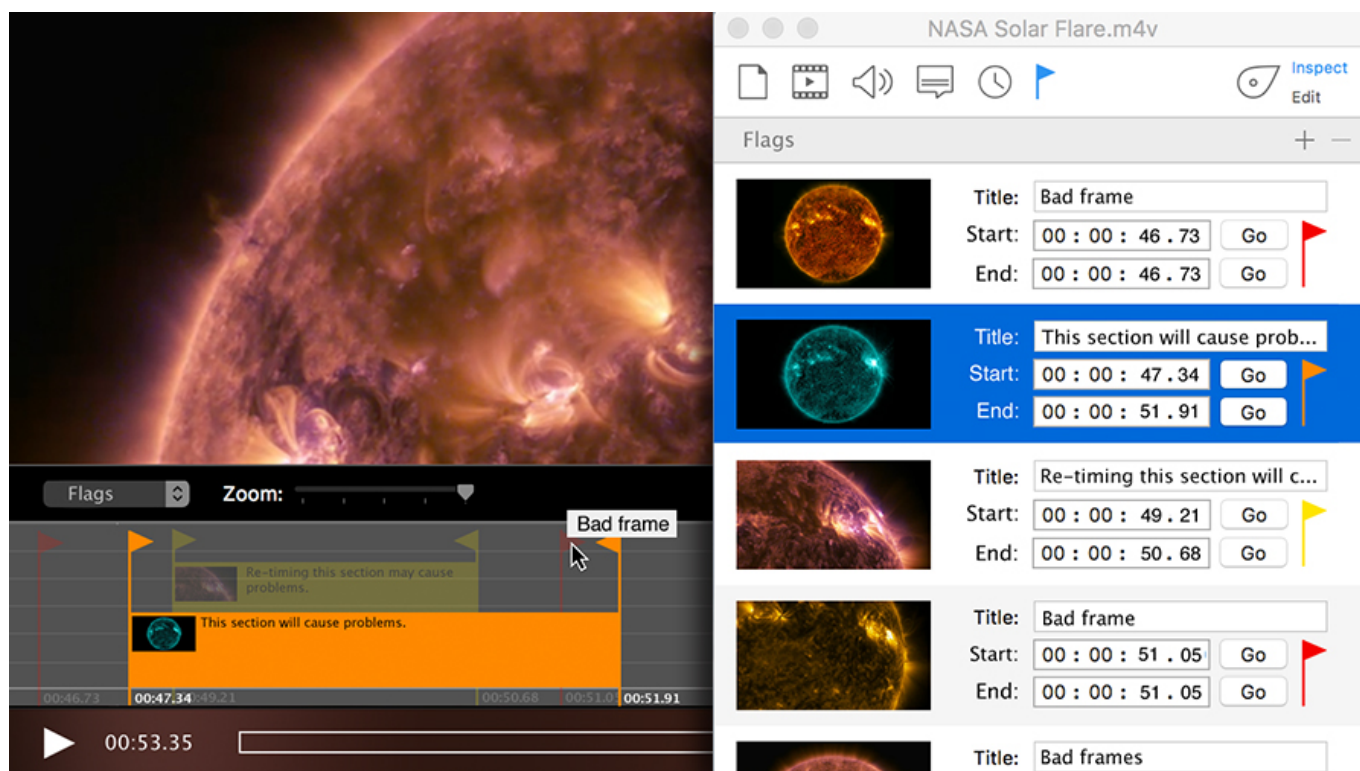

Hio, I'michael looking for a press player that would allow me to output movie through my Blackmagic Intensity pro 4K to a projector fro customer approval.

1. [telestream switch](#)
2. [telestream switch pro crack](#)
3. [telestream switch pro 4](#)

Switch currently facilitates the subsequent external preview devices: Blackmagic, AJA T-TAP, AJA ióXT, AJA io4T, AJA Kona 3G, AJA Kona 4.. Is usually this credited to the trial version being the non 'pro' edition, with the 'external result' choice not accessible? Basically, can you verify that if I purchase your software program, I will be able to output my movie documents through my Strength Pro 4K? External Preview Device Chooses an External Preview device.. Somebody suggested Telestream Change, which I possess downloaded the test edition of, but it appears output to my Intensity is not working.

telestream switch

telestream switch, telestream switch download, telestream switch player download, telestream switch review, telestream switch manual, telestream switch pro 4, telestream switch pro crack, telestream switch support, telestream switch alternative, telestream switch vs vlc [Htc G1 Usb Driver Download](#)

[Online Scanners For Mac](#)

[How To Download Indesign Mac](#)

telestream switch pro crack

[Torrent Scan Xl Professional](#)